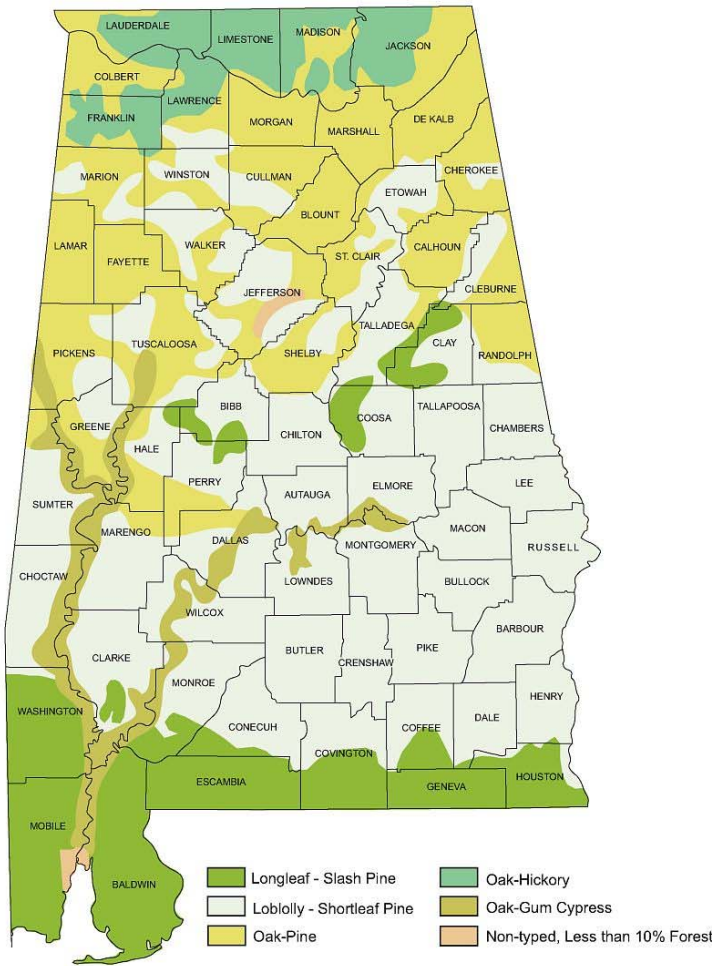

# Alabama Forest Types

Produced by: Cartographic Research Lab  
Department of Geography  
University of Alabama